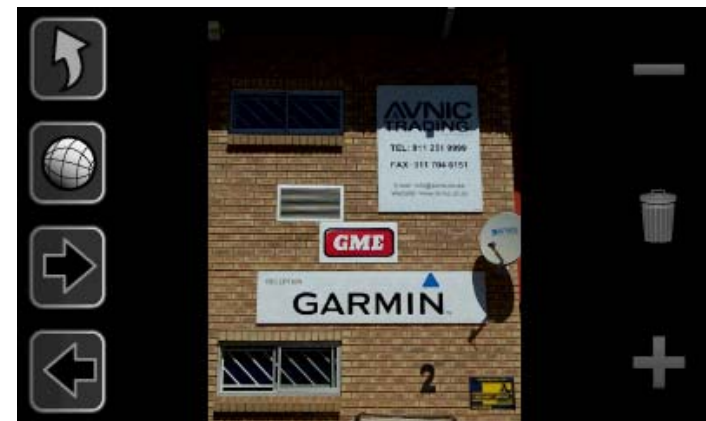

Oregon 550 - Viewing a photo

- Select the Photo Viewer option
- Select photo
- Simply tilt the Oregon 550 sideways to display in portrait / landscape