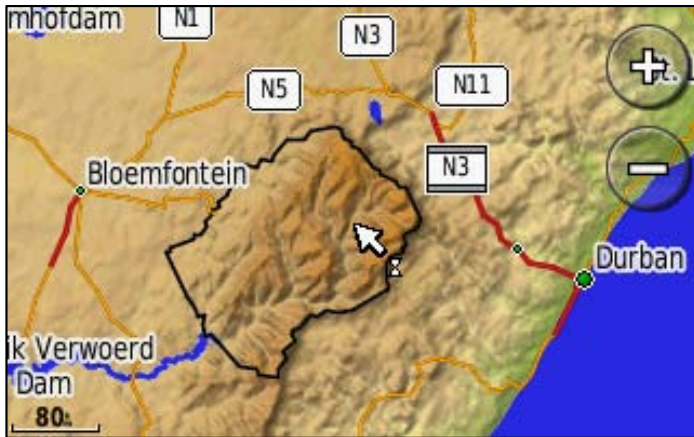

Oregon 550 – DEM Mapping

- DEM = Digital Elevation Model
- Viewable when zoomed out of the 3D Mode
- Samples below are actual screen shots
- A shaded relief terrain map
- Helps with orientation

Oregon 550 - What's In The Box?