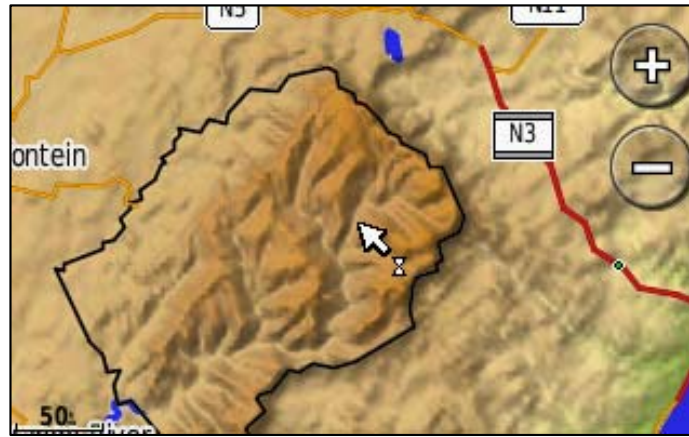

- **USB Connectivity.**
- **For route planning, storage, analysis and sharing.**
- **Wireless unit to unit data transfer and sharing.**

- **Waterproof – IPX7**

Oregon 550 - Taking a photo

- Select the camera option
- Tap camera icon
- Simply tilt the Oregon 550 sideways to display in portrait / landscape

Oregon 550 - Viewing a photo

- Select the Photo Viewer option
- Select photo
- Simply tilt the Oregon 550 sideways to display in portrait / landscape

HotFix – aka: Satellite Ephemeris Data Prediction

HotFix enabled Garmin units can predict satellite location for faster acquisition at startup. It works by giving the restarted GPS device a head start by knowing where to start looking for GPS satellites.

Oregon 550 – DEM Mapping

- DEM = Digital Elevation Model
- Viewable when zoomed out of the 3D Mode
- Samples below are actual screen shots
- A shaded relief terrain map
- Helps with orientation

Oregon 550 - What's In The Box?