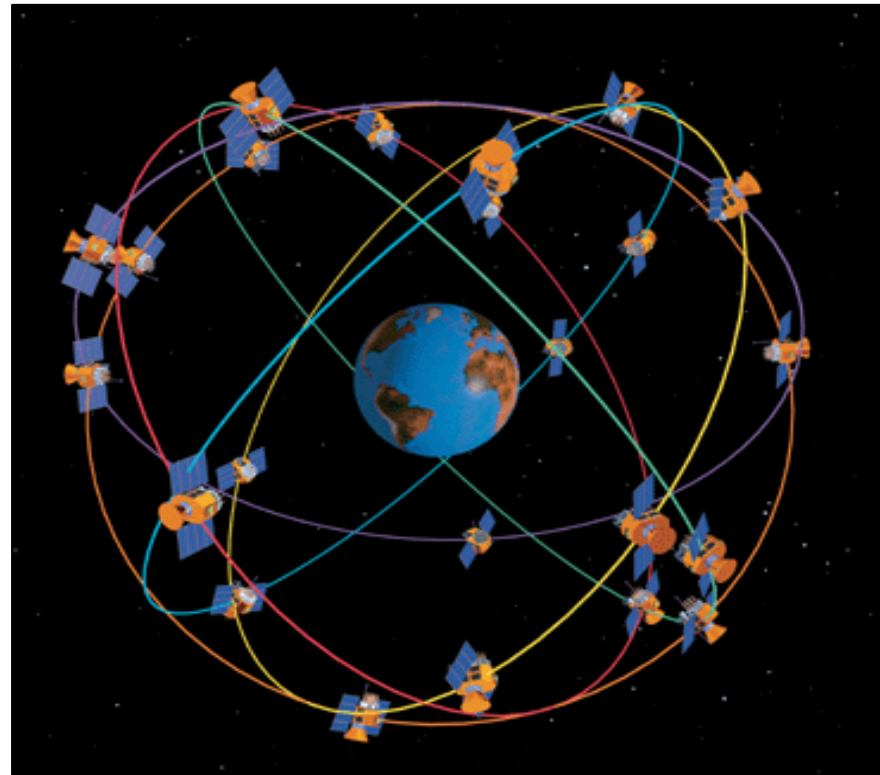

- **USB Connectivity.**
- **For route planning, storage, analysis and sharing.**
- **Wireless unit to unit data transfer and sharing.**

- **Waterproof – IPX7**

Oregon 550 - Taking a photo

- Select the camera option
- Tap camera icon
- Simply tilt the Oregon 550 sideways to display in portrait / landscape

Oregon 550 - Viewing a photo

- Select the Photo Viewer option
- Select photo
- Simply tilt the Oregon 550 sideways to display in portrait / landscape

HotFix – aka: Satellite Ephemeris Data Prediction

HotFix enabled Garmin units can predict satellite location for faster acquisition at startup. It works by giving the restarted GPS device a head start by knowing where to start looking for GPS satellites.